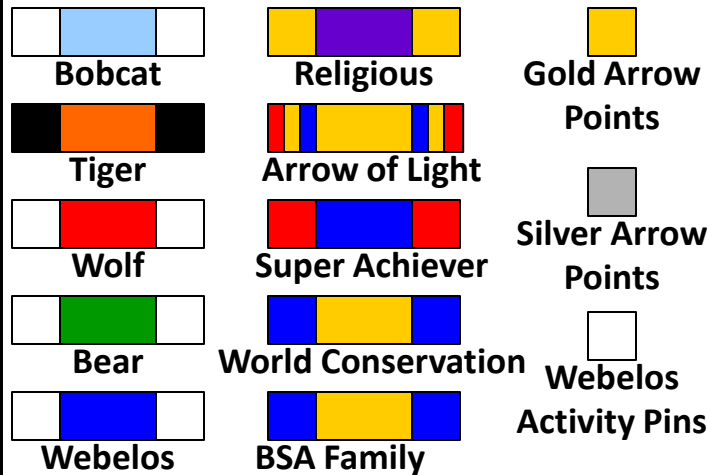

End Product Example

Bobcat Badge

Tiger Badge

Wolf Badge

Wolf Gold Arrow Point

Wolf Silver Arrow Points – 1 section each arrow point earned

Bear Badge

Bear Gold Arrow Point

Bear Silver Arrow Points – 1 section each arrow point earned

Webelos Badge

Webelos Pins – 1 section each pin earned

Arrow of Light

Religious Emblem – 1 each award earned, place following rank earned

Super Achiever

World Conservation – place with rank earned

BSA Family

Inch Guide

0	¼	½	¾	1

Scout Name

Cub Scout Career Arrow

Badges: Tiger, Bobcat, Wolf, Bear, Webelos, Arrow of Light

Cub Scout Elective Arrow Points: 12 Wolf, 12 Bear

Webelos: 20 Activity Pins, 4 Compass Points

Academic & Sports: 30 Belt Loops, 19 Pins

Special Awards: Leave No Trace, Outdoor Activity, Pinewood

Derby Medal, Pinewood Derby Fastest Den, Recruiter, 1

Religious Knot, 5 Summertime Activity, 5 Volunteer Service,